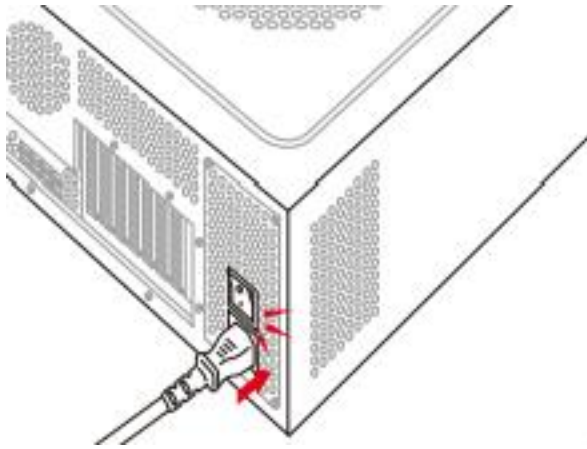

Step 4.

Insert the Diamond Graphics Card, ensure that it is seated and locked in.

Step 5.

Confirm the PCIe locking mechanism is locked

Step 6.

Secure the card with the bracket thumb screws

Step 7.

Plug the external power 8 pin connector. Note: you may also use one 6 pin and one 2 pin if you don't have an 8 pin connector.

Step 8.

Put your PC case cover back into the closed position

Step 9.

Connect your video display cable to the HDMI or DP cable to your monitor

Step 10

Plug the AC power cord back in, turn your PSU switch to the ON position and power up your PC