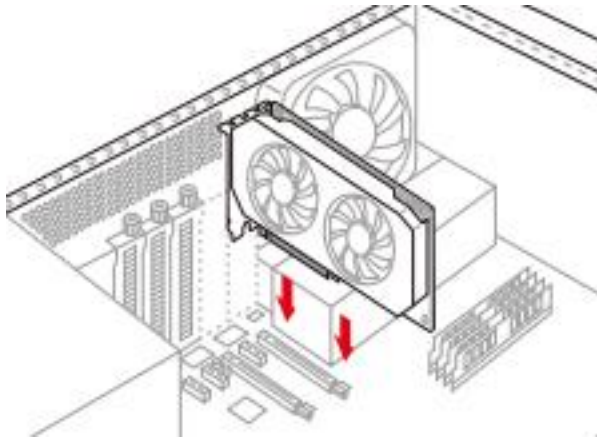

Step 1.

Turn off your PC, PSU switch and unplug the AC power cord

Step 2.

Open your PC case (refer to your PC manufactures guide for more details)

Step 3.

Remove the PCIe slot covers and or existing Graphics Card.

Step 4.

Insert the Diamond Graphics Card, ensure that it is seated and locked in.

Step 5.

Confirm the PCIe locking mechanism is locked

Step 6.

Secure the card with the bracket thumb screws

Step 7.

Plug the external power 8 pin connector. Note: you may also use one 6 pin and one 2 pin if you don't have an 8 pin connector.

Step 8.

Put your PC case cover back into the closed position

Step 9.

Connect your video display cable to the HDMI or DP cable to your monitor

Step 10

Plug the AC power cord back in, turn your PSU switch to the ON position and power up your PC