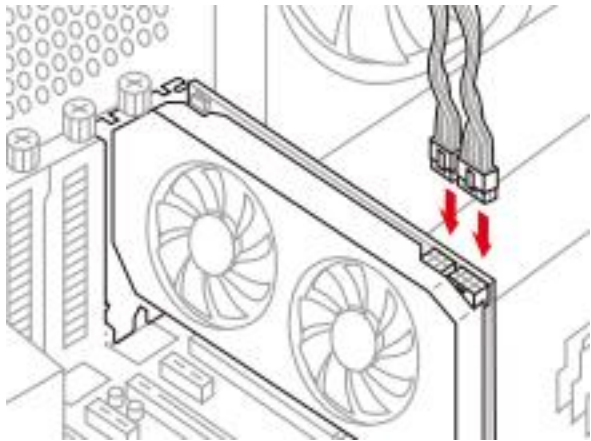

Step 4.

Insert the Diamond Graphics Card, ensure that it is seated and locked in.

Step 5.

Confirm the PCIe locking mechanism is locked

Step 6.

Secure the card with the bracket thumb screws

Step 7.

Plug the external power 8 pin connector. Note: you may also use one 6 pin and one 2 pin if you don't have an 8 pin connector.

Step 8.

Put your PC case cover back into the closed position

Step 9.

Connect your video display cable to the HDMI or DP cable to your monitor

Step 10

Plug the AC power cord back in, turn your PSU switch to the ON position and power up your PC