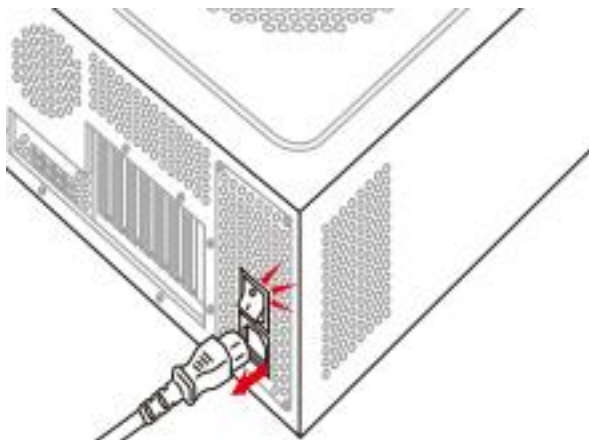

AMD RX 6600XT Graphics Card Installation Manual

Model: RX6600XTD68G

©2021 Diamond Multimedia

Package Contents:

1. Graphics Card
2. Driver and Manual Download Instructions

System Requirements:

1. PCIe Expansion Slot
2. Display supporting HDMI or Displayport
3. 500W Power Supply
4. External Power Connector (6pin)
5. Window 10 and higher

Step 1.

Turn off your PC, PSU switch and unplug the AC power cord

Step 2.

Open your PC case (refer to your PC manufactures guide for more details)

Step 3.

Remove the PCIe slot covers and or existing Graphics Card.

Step 4.

Insert the Diamond Graphics Card, ensure that it is seated and locked in.

Step 5.

Confirm the PCIe locking mechanism is locked

Step 6.

Secure the card with the bracket thumb screws

Step 7.

Plug the external power 8 pin connector. Note: you may also use one 6 pin and one 2 pin if you don't have an 8 pin connector.